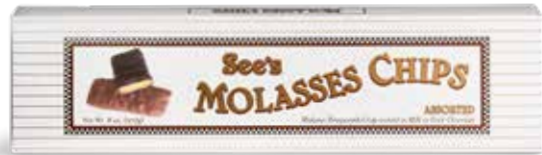

Molasses Chips

Stacked chocolate-drenched honeycomb wafers with real molasses.

Assorted 8 oz **$15.50** #500360
Dark 8 oz **$15.50** #500411
Milk 8 oz **$15.50** #500412